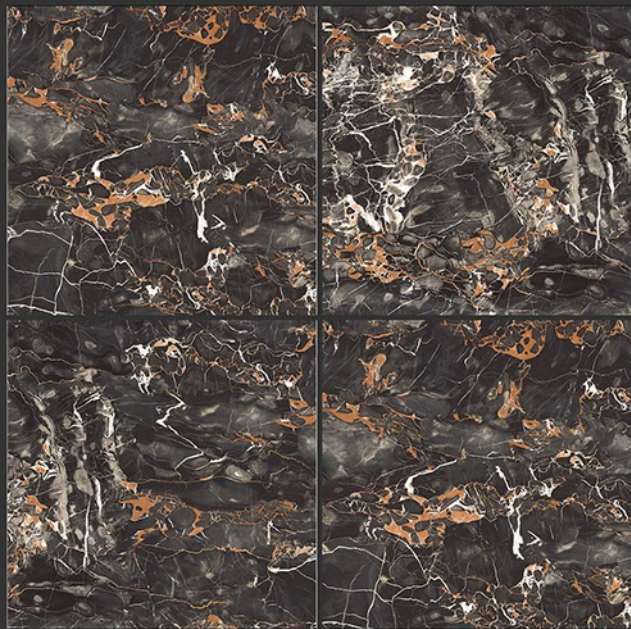

HIGH-GLOSS FINISH

**PGVT
800x800MM**