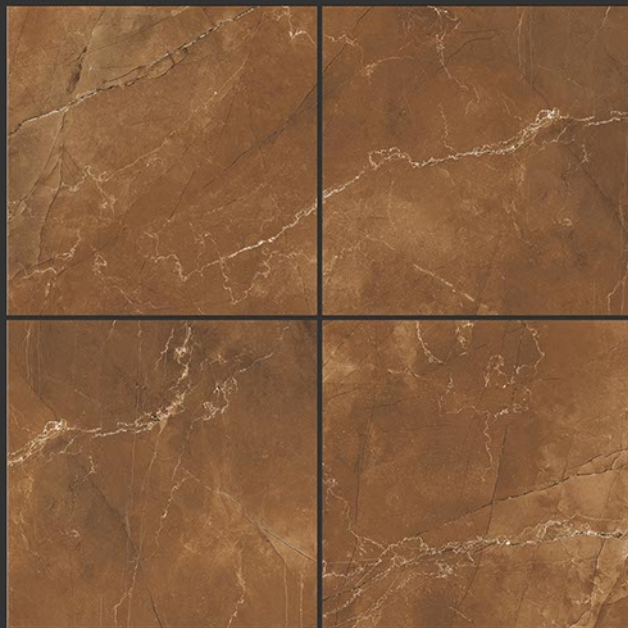

Novel Choco

HIGH-GLOSS FINISH

**PGVT
800x800MM**

Sefia Nero

HIGH-GLOSS FINISH

**PGVT
800x800MM**

Elegent Nero

HIGH-GLOSS FINISH