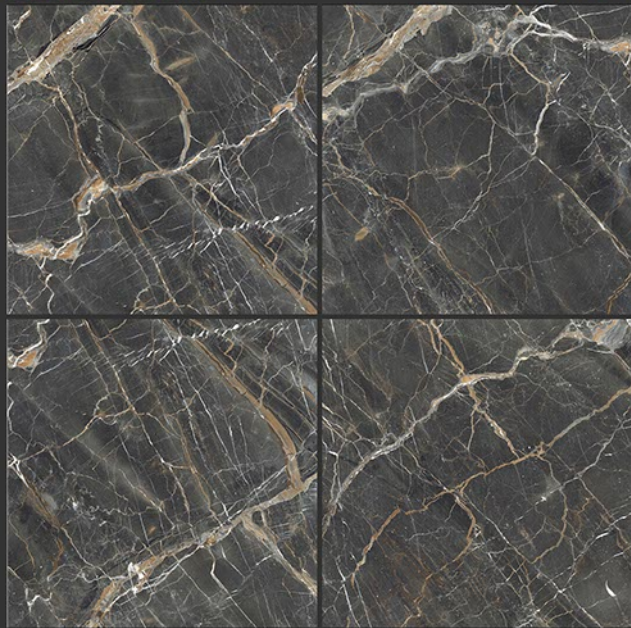

HIGH-GLOSS FINISH

**PGVT
800x800MM**