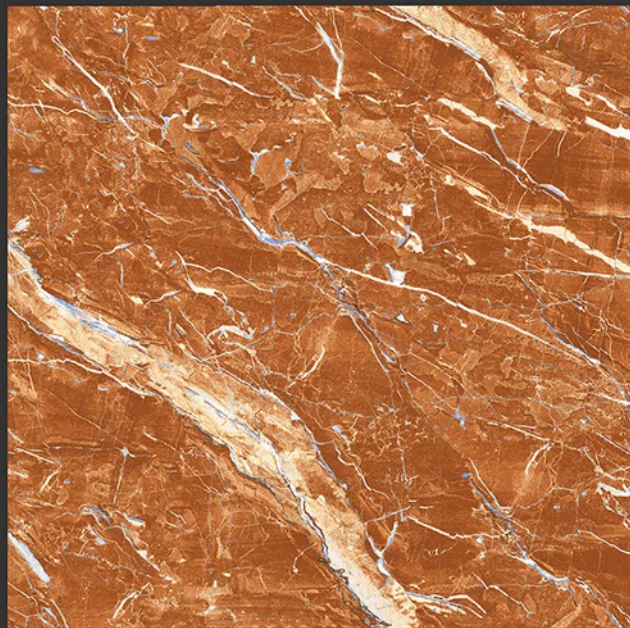

**PGVT
800x800MM**

PANELA NIGHT

HIGH-GLOSS FINISH

PGVT
800x800MM

GALAXY BRUNO

HIGH-GLOSS FINISH

**PGVT
800x800MM**

PORTRO NATURAL