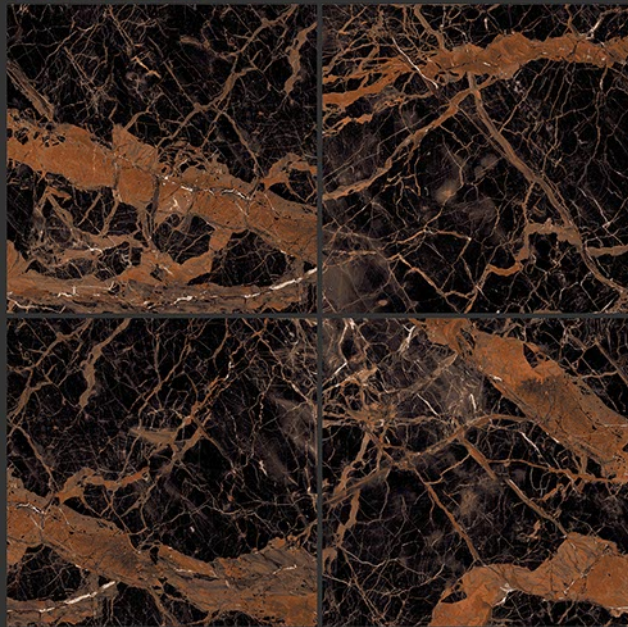

AP 50

HIGH-GLOSS FINISH

PGVT
800x800MM

Carolina_Tiger_Big

HIGH-GLOSS FINISH

PGVT
800x800MM

HIGH-GLOSS FINISH

PGVT
800x800MM