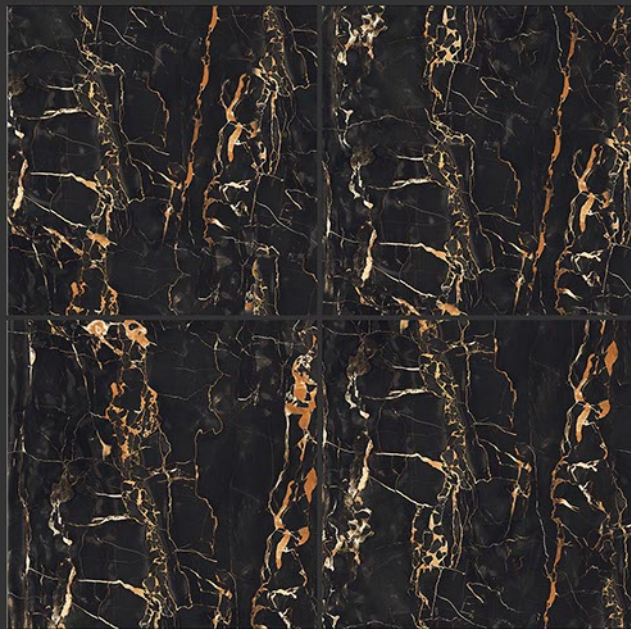

Marco Polo

Emperador Damas

HIGH-GLOSS FINISH

PGVT
800x800MM

GLITZ GOLDEN PORTORO

HIGH-GLOSS FINISH

**PGVT
800x800MM**

GLITZ VERONA BEIGE