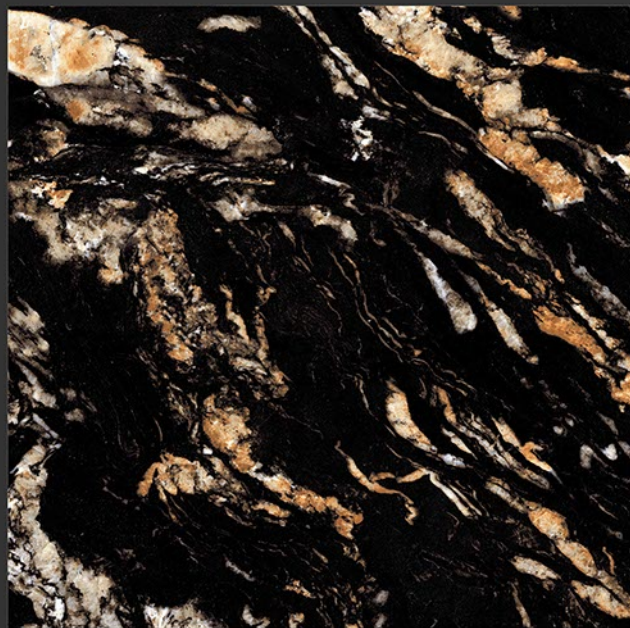

Carolina_Tiger_Big