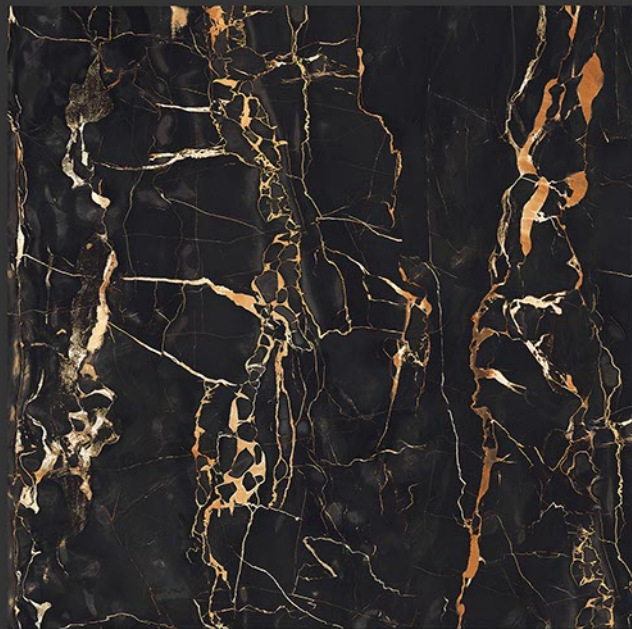

Marco Polo

Emperador Damas

HIGH-GLOSS FINISH

PGVT
800x800MM

GLITZ GOLDEN PORTORO

HIGH-GLOSS FINISH

**PGVT
800x800MM**

GLITZ VERONA BEIGE