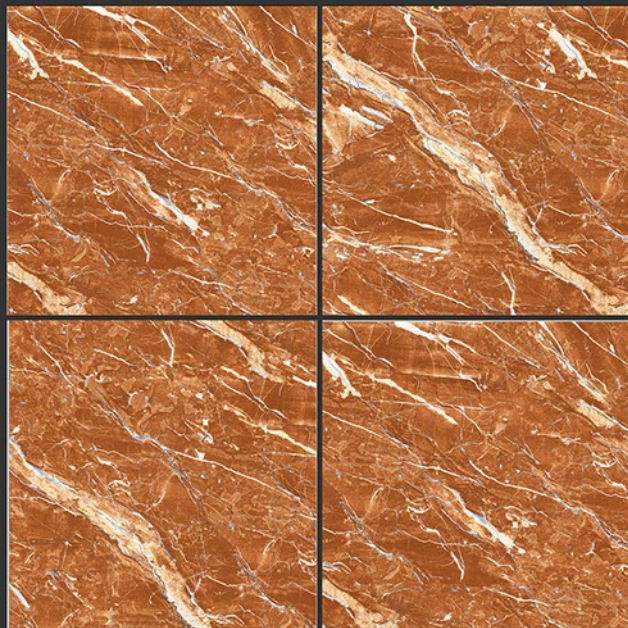

**PGVT
800x800MM**

PANELA NIGHT

HIGH-GLOSS FINISH

PGVT
800x800MM

GALAXY BRUNO

HIGH-GLOSS FINISH

**PGVT
800x800MM**

PORTRO NATURAL