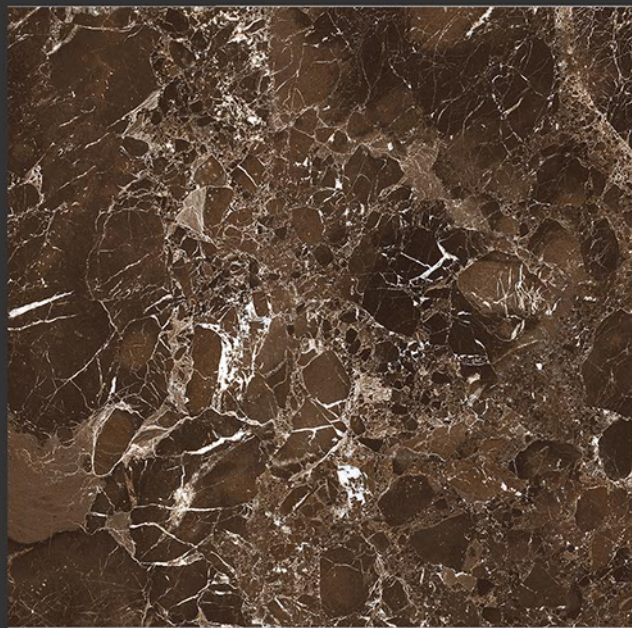

NERO MARQUINIA

HIGH GLOSSY FINISH

**PGVT
800x800MM**

PIETRA BROWN

HIGH GLOSSY FINISH

**PGVT
800x800MM**

KENYA NERO

HIGH-GLOSS FINISH